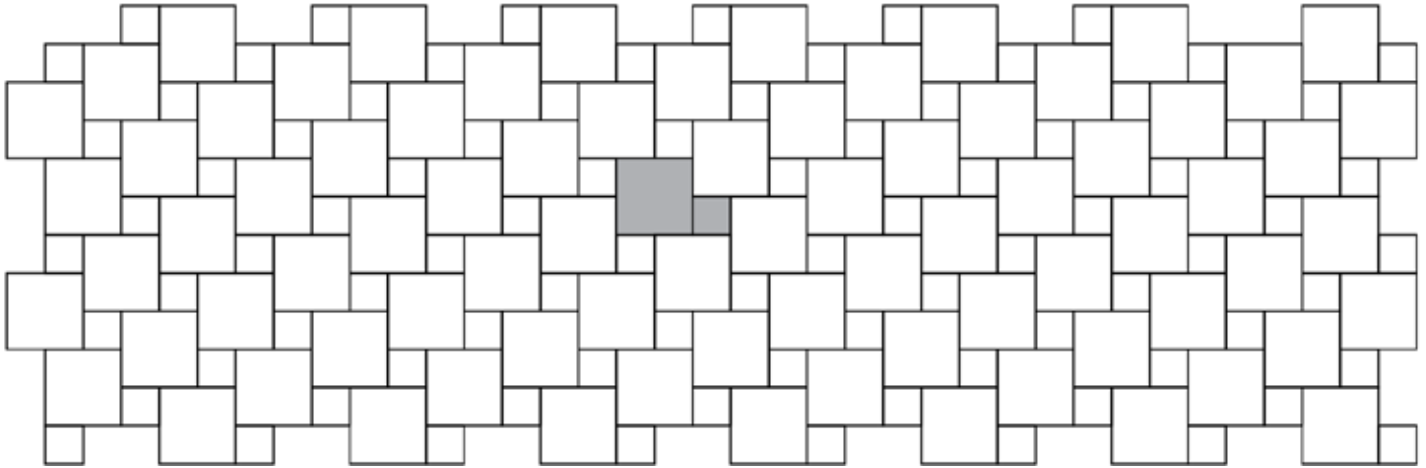

CITY SQUARE

Pattern Sheet

LINEN

Linen uses 80% large square (Arena or Park) and 20% small square (City Square or Half Holland)

STACK BOND

Stack Bond uses 100% of any rectangular or square stone